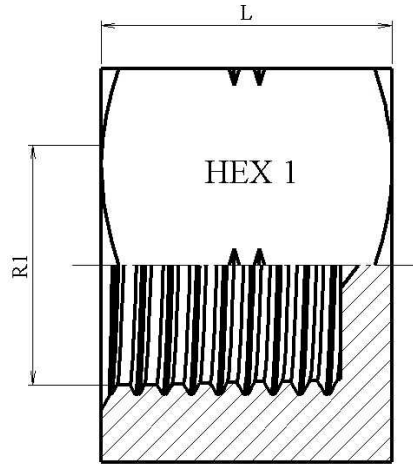

NPT Adaptors

Plugs

S.S. NPT fixed female plug

Stainless Steel AISI 316-L

Part n°	R1	L	HEX 1
ZN107202	1/8" NPT	15	14
ZN107204	1/4" NPT	22,5	19
ZN107206	3/8" NPT	21	22
ZN107208	1/2" NPT	24	27
ZN107212	3/4" NPT	26	36
ZN107216	1" NPT	28,5	41