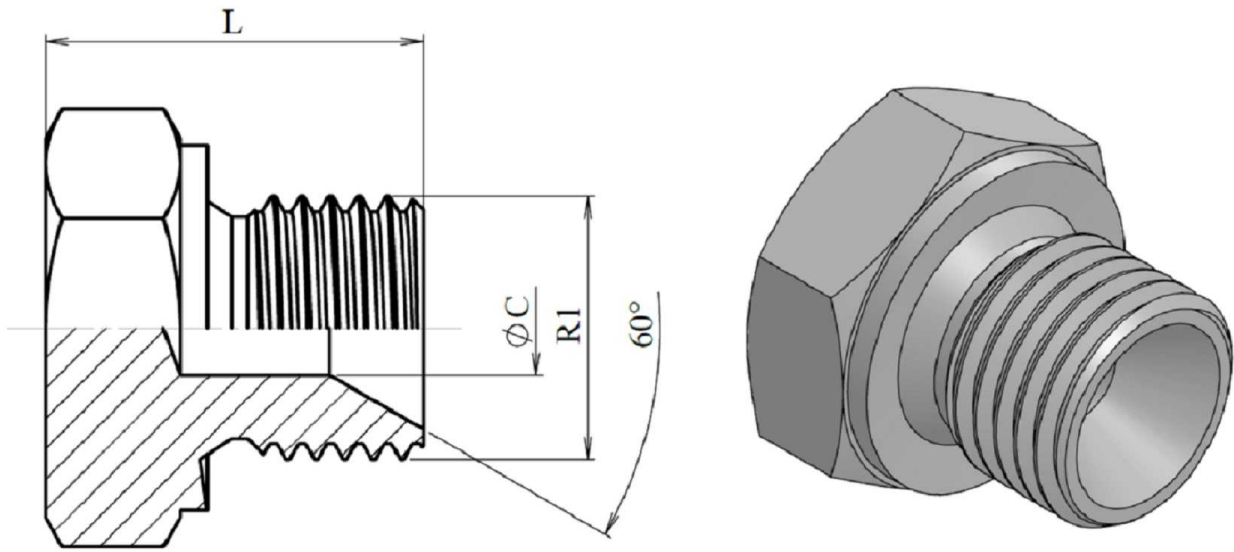

BSP Adaptors

Plugs

BSP male hexagonal plug

Stainless Steel AISI 316-L

Part n°	R1	L	HEX 1	ØC
Z107002	1/8" BSP	14	14	3,5
Z107004	1/4" BSP	20	17	6
Z107006	3/8" BSP	21	22	7
Z107008	1/2" BSP	25	27	11
Z107012	3/4" BSP	26,5	32	15
Z107016	1" BSP	31,5	41	22
Z107020	1"1/4 BSP	36	50	30
Z107024	1"1/2 BSP	36	55	32
Z107032	2" BSP	41	65	44