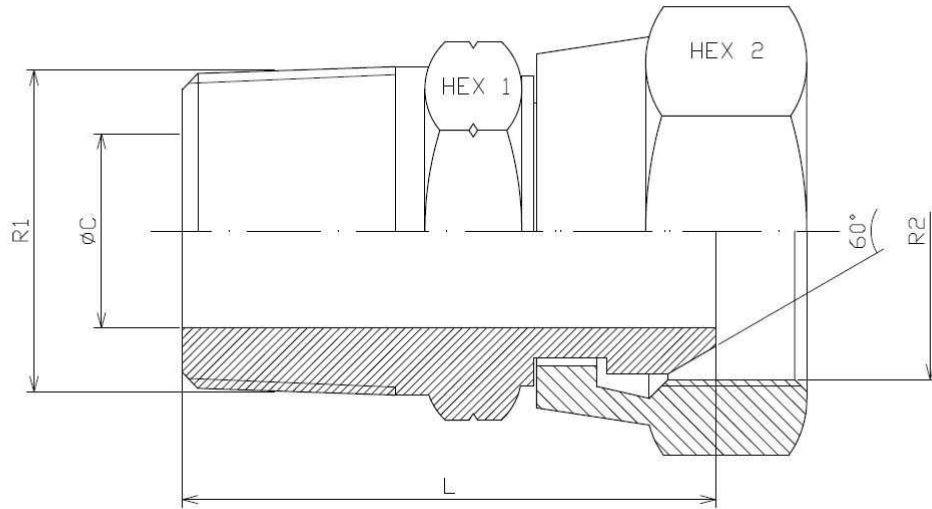

## Adaptor male NPT - swivel female NPSM

Part n°	R1	R2	L	HEX 1	HEX 2	ØC
<b>ZN11700202</b>	M 1/8" NPT	F 1/8" NPSM	25,5	12	14	5
<b>ZN11700404</b>	M 1/4" NPT	F 1/4" NPSM	30,5	17	19	5
<b>ZN11700606</b>	M 3/8" NPT	F 3/8" NPSM	32,5	19	22	8
<b>ZN11700608</b>	M 3/8" NPT	F 1/2" NPSM	35,5	19	27	8
<b>ZN11700808</b>	M 1/2" NPT	F 1/2" NPSM	39	22	27	11
<b>ZN11700812</b>	M 1/2" NPT	F 3/4" NPSM	42,5	27	32	11
<b>ZN11701212</b>	M 3/4" NPT	F 3/4" NPSM	44	27	32	16
<b>ZN11701216</b>	M 3/4" NPT	F 1" NPSM		41	41	
<b>ZN11701616</b>	M 1" NPT	F 1" NPSM	55	41	41	22
<b>ZN11702020</b>	M 1" 1/4 NPT	F 1" 1/4 NPSM	52	41	50	25
<b>ZN11702424</b>	M 1" 1/2 NPT	F 1" 1/2 NPSM	64	50	55	32