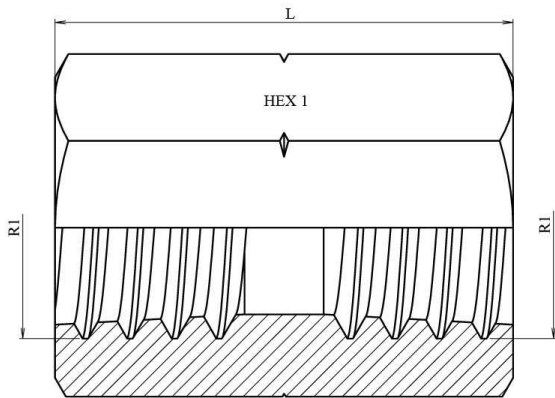

**NPT hexagonal adaptor fixed female**

| Part n°           | R1         | R2         | L  | HEX 1 |
|-------------------|------------|------------|----|-------|
| <b>ZN10310202</b> | 1/8" NPT   | 1/8" NPT   | 28 | 14    |
| <b>ZN10310404</b> | 1/4" NPT   | 1/4" NPT   | 29 | 19    |
| <b>ZN10310606</b> | 3/8" NPT   | 3/8" NPT   | 29 | 22    |
| <b>ZN10310808</b> | 1/2" NPT   | 1/2" NPT   | 38 | 30    |
| <b>ZN10311212</b> | 3/4" NPT   | 3/4" NPT   | 39 | 36    |
| <b>ZN10311616</b> | 1" NPT     | 1" NPT     | 48 | 41    |
| <b>ZN10312020</b> | 1" 1/4 NPT | 1" 1/4 NPT | 50 | 50    |