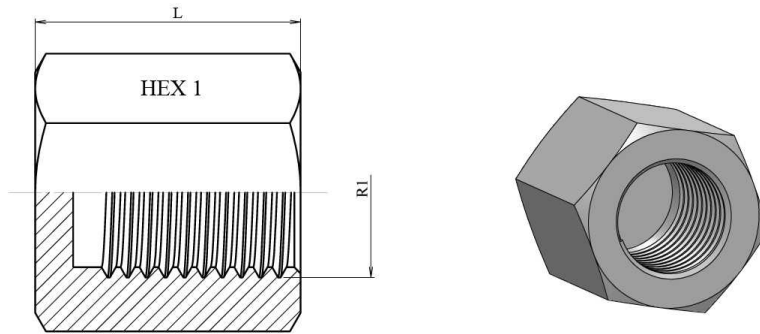

BSP Adaptors

Plugs

BSP fixed female plug

Stainless Steel AISI 316-L

Part n°	R1	L	HEX 1
Z107204	1/4" BSP	21	19
Z107206	3/8" BSP	24	22
Z107208	1/2" BSP	25	27
Z107212	3/4" BSP	26	32
Z107216	1" BSP	28,5	41
Z107220	1"1/4 BSP	30,5	50
Z107224	1"1/2 BSP	40	55
Z107232	2" BSP	40	70