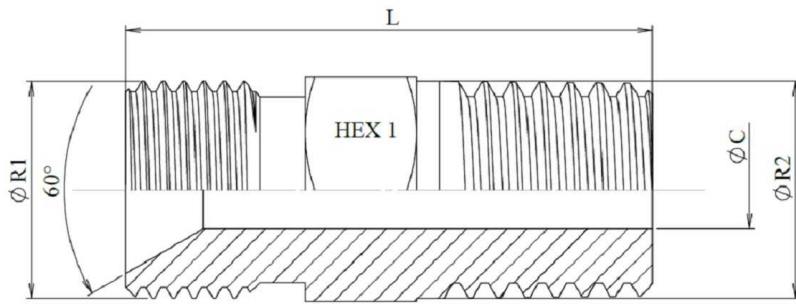

BSP Adaptors

Straight male adaptors

## Adaptor male BSP 60° - male NPT

Stainless Steel AISI 316-L

Part nº	R1	R2	L	HEX 1	ØC
<b>Z101402</b>	1/8" BSP	1/8" NPT	23,5	14	3,5
<b>Z101404</b>	1/4" BSP	1/4" NPT	30,5	17	6
<b>Z101406</b>	3/8" BSP	3/8" NPT	32	19	8
<b>Z101408</b>	1/2" BSP	1/2" NPT	40,5	22	11
<b>Z101412</b>	3/4" BSP	3/4" NPT	44	27	16
<b>Z101416</b>	1" BSP	1" NPT	52	36	22
<b>Z101420</b>	1"1/4 BSP	1"1/4 NPT	56	46	28,5
<b>Z101424</b>	1"1/2 BSP	1"1/2 NPT	59	50	33
<b>Z101432</b>	2" BSP	2" NPT	66	65	46