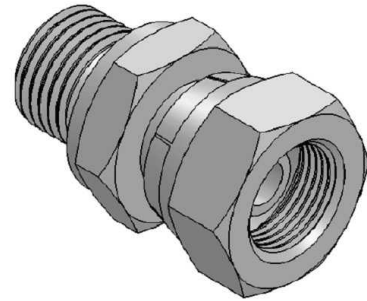

BSP Adaptors

Adaptors male-female

## Adaptor male BSP 60° - swivel female BSP 60°

Stainless Steel AISI 316-L

Part n°	R1	R2	L	HEX 1	HEX 2	ØC
<b>Z117004</b>	M 1/4" BSP	F 1/4" BSP	29,5	19	19	6
<b>Z117006</b>	M 3/8" BSP	F 3/8" BSP	33,5	22	22	8
<b>Z117008</b>	M 1/2" BSP	F 1/2" BSP	39,5	27	27	11
<b>Z117012</b>	M 3/4" BSP	F 3/4" BSP	43,5	32	32	16
<b>Z117016</b>	M 1" BSP	F 1" BSP	51,5	41	41	22
<b>Z117020</b>	M 1"1/4 BSP	F 1"1/4 BSP	56	50	50	28,5
<b>Z117024</b>	M 1"1/2 BSP	F 1"1/2 BSP	59	55	55	32
<b>Z117032</b>	M 2" BSP	F 2" BSP	63	70	70	46