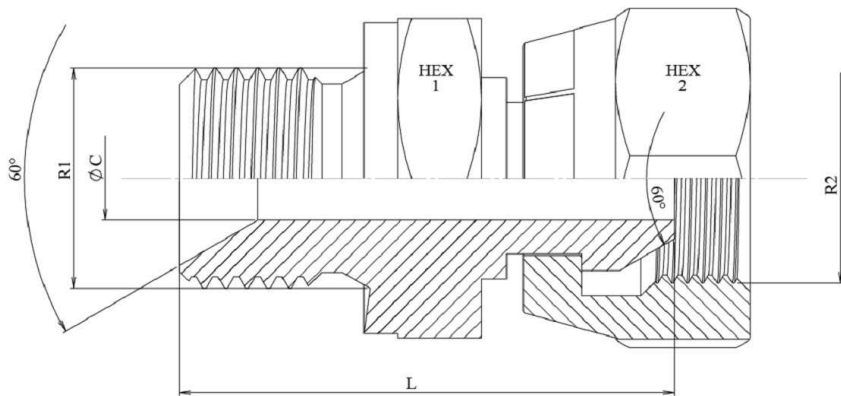

BSP Adaptors

Adaptors male-female

## Adaptor male BSP 60° - swivel female BSP 60°

Stainless Steel AISI 316-L

Part n°	R1	R2	L	HEX 1	HEX 2	ØC
<b>Z117004</b>	M 1/4" BSP	F 1/4" BSP	29,5	19	19	6
<b>Z117006</b>	M 3/8" BSP	F 3/8" BSP	33,5	22	22	8
<b>Z117008</b>	M 1/2" BSP	F 1/2" BSP	39,5	27	27	11
<b>Z117012</b>	M 3/4" BSP	F 3/4" BSP	43,5	32	32	16
<b>Z117016</b>	M 1" BSP	F 1" BSP	51,5	41	41	22
<b>Z117020</b>	M 1"1/4 BSP	F 1"1/4 BSP	56	50	50	28,5
<b>Z117024</b>	M 1"1/2 BSP	F 1"1/2 BSP	59	55	55	32
<b>Z117032</b>	M 2" BSP	F 2" BSP	63	70	70	46