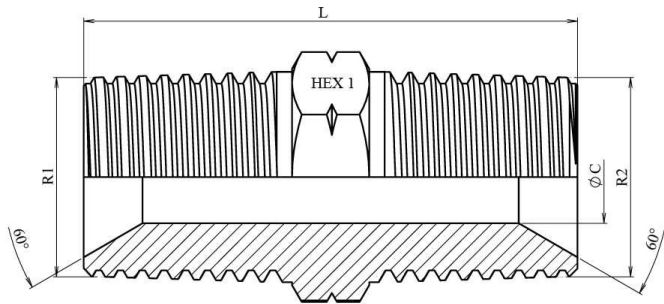

NPT Adaptors

Straight male adaptors

## Adaptor male NPT - male NPT

Stainless Steel AISI 316-L

Part n°	R1	R2	L	HEX 1	ØC
<b>Z10150404</b>	1/4" NPT	1/4" NPT	33	14	6
<b>Z10150606</b>	3/8" NPT	3/8" NPT	35	19	8
<b>Z10150808</b>	1/2" NPT	1/2" NPT	45	22	11
<b>Z10151212</b>	3/4" NPT	3/4" NPT	48	27	16
<b>Z10151616</b>	1" NPT	1" NPT	58	36	22
<b>Z10152020</b>	1" 1/4 NPT	1" 1/4 NPT	62	46	26
<b>Z10152424</b>	1" 1/2 NPT	1" 1/2 NPT	65	50	33
<b>Z10153232</b>	2" NPT	2" NPT	69	65	46