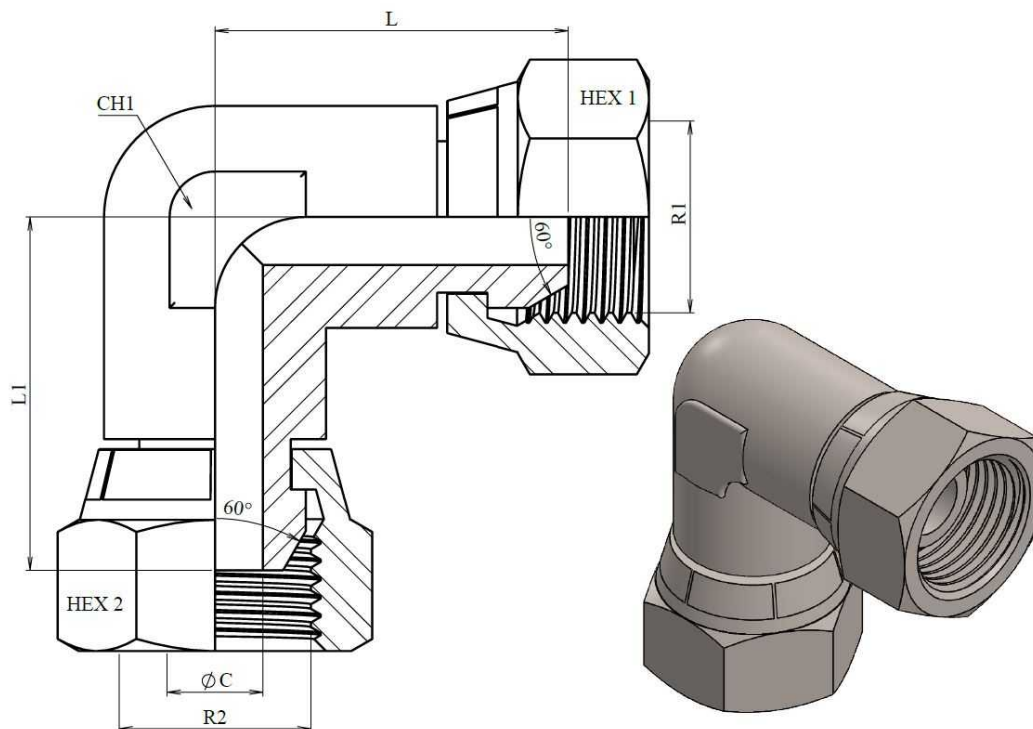

BSP Adaptors

Forging elbows

90° Adaptor swivel female BSP 60°

Stainless Steel AISI 316-L

Part nº	R1	R2	L	L1	HEX 1	HEX 2	CH1	ØC
Z119804	1/4" BSP	1/4" BSP	25,8	25,8	19	19	14	5
Z119806	3/8" BSP	3/8" BSP	29	29	22	22	20	8
Z119808	1/2" BSP	1/2" BSP	34,5	34,5	27	27	24	11
Z119812	3/4" BSP	3/4" BSP	43	43	32	32	28	16
Z119816	1" BSP	1" BSP	50,5	50,5	41	41	36	22
Z119820	1" 1/4 BSP	1" 1/4 BSP	52,9	52,9	50	50	41	28
Z119824	1"1/2 BSP	1"1/2 BSP	54	54	55	55	41	30