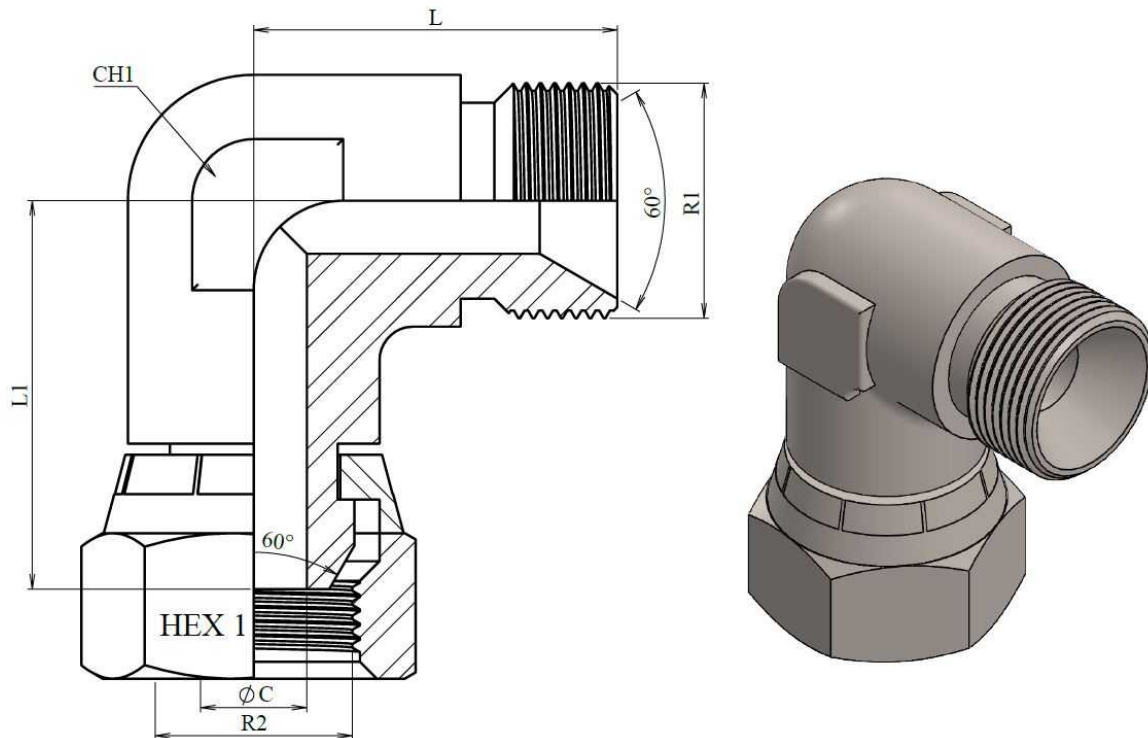

BSP Adaptors

Forging elbows

90° Adaptor male - swivel female BSP 60°

Stainless Steel AISI 316-L

Part nº	R1	R2	L	L1	HEX 1	CH1	ØC
Z119302	M 1/8" BSP	H 1/8" BSP	25,4	25,4	14	14	3,5
Z119304	M 1/4" BSP	H 1/4" BSP	25,4	25,8	19	14	5
Z119306	M 3/8" BSP	H 3/8" BSP	29	29	22	20	8
Z119308	M 1/2" BSP	H 1/2" BSP	32,5	34,5	27	24	11
Z119312	M 3/4" BSP	H 3/4" BSP	41,3	43	32	28	16
Z119316	M 1" BSP	H 1" BSP	44,5	50,5	41	36	22
Z119320	M 1"1/4 BSP	H 1"1/4 BSP	50,8	52,9	50	41	28,5
Z119324	M 1"1/2 BSP	H 1"1/2 BSP	54	54	55	41	30