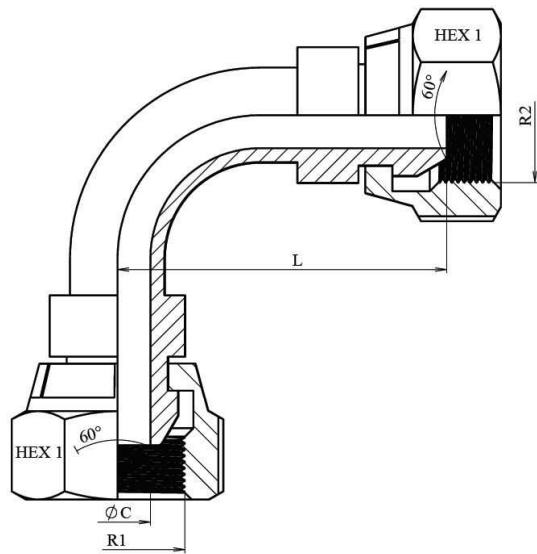

BSP Adaptors

Elbows

90° Elbow swivel female BSP 60° - swivel female BSP 60°

Stainless Steel AISI 316-L

| Part n° | R1 | R2 | L | HEX 1 | ØC |
|-----------------|-----------|-----------|------|-------|----|
| ZA119604 | 1/4" BSP | 1/4" BSP | 32,5 | 19 | 8 |
| ZA119606 | 3/8" BSP | 3/8" BSP | 39 | 22 | 14 |
| ZA119608 | 1/2" BSP | 1/2" BSP | 47 | 27 | 20 |
| ZA119612 | 3/4" BSP | 3/4" BSP | 57 | 32 | 30 |
| ZA119616 | 1" BSP | 1" BSP | 72,5 | 41 | 19 |
| ZA119620 | 1"1/4 BSP | 1"1/4 BSP | 85 | 50 | 26 |