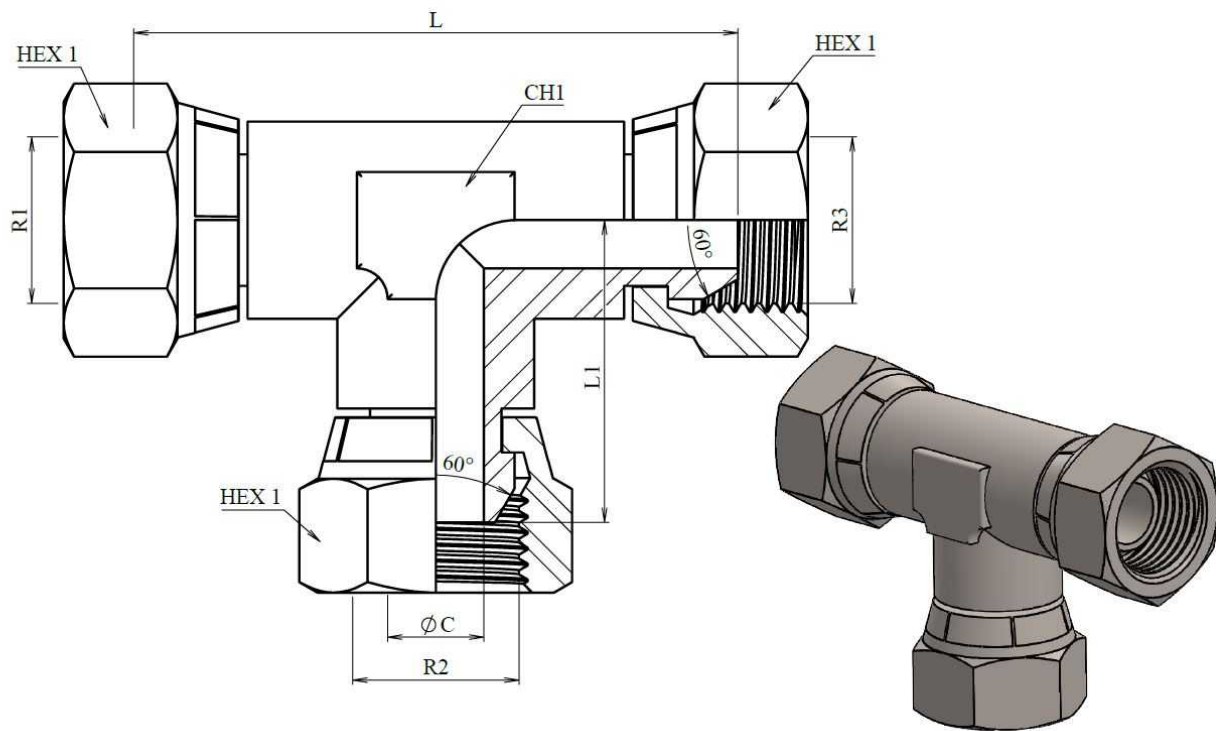

Tees BSP 60° swivel female

Stainless Steel AISI 316-L

Part n°	R1	R2	R3	L	L1	HEX 1	CH1	ØC
Z122804	1/4" BSP	1/4" BSP	1/4" BSP	54,5	27	19	14	5
Z122806	3/8" BSP	3/8" BSP	3/8" BSP	58	29	22	20	8
Z122808	1/2" BSP	1/2" BSP	1/2" BSP	71	34,5	27	24	11
Z122812	3/4" BSP	3/4" BSP	3/4" BSP	86,5	43,3	32	28	15
Z122816	1" BSP	1" BSP	1" BSP	101	50,5	41	25	22
Z122820	1"1/4 BSP	1"1/4 BSP	1"1/4 BSP	105,8	52,9	50	41	28
Z122824	1"1/2 BSP	1"1/2 BSP	1"1/2 BSP	108	54	55	41	30