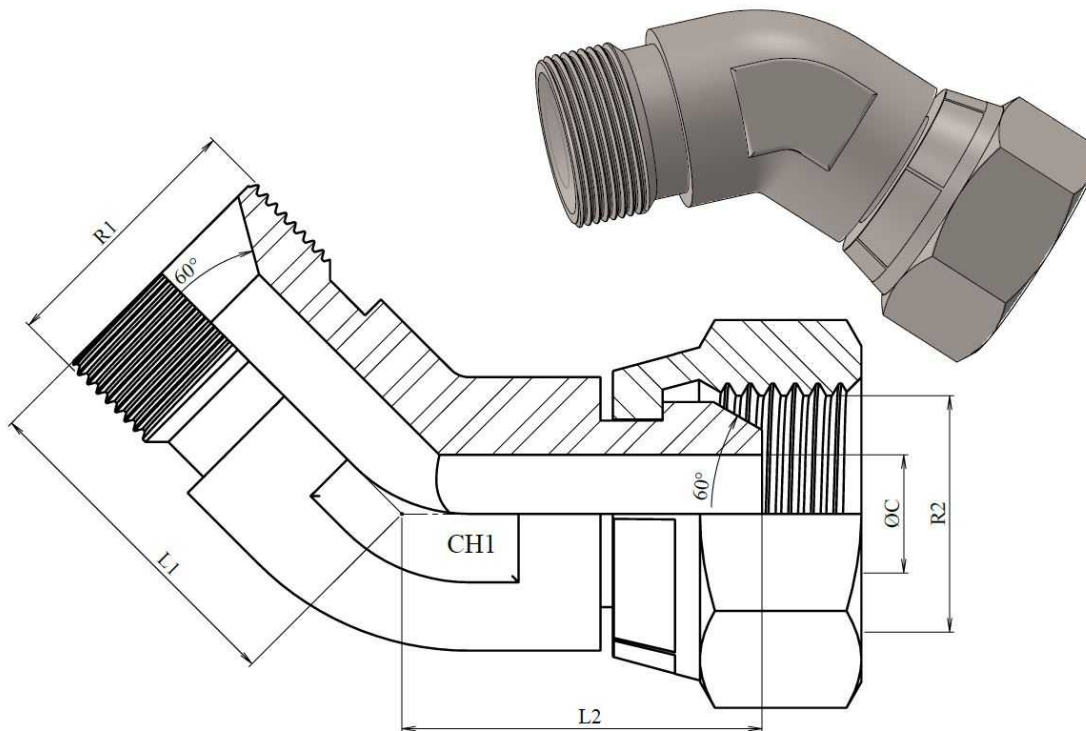

BSP Adaptors

Forging elbows

45° Adaptor male - swivel female BSP 60°

Stainless Steel AISI 316-L

Part n°	R1	R2	L1	L2	HEX 1	CH1	ØC
Z118304	M 1/4" BSP	H 1/4" BSP	21	21	19	14	4
Z118306	M 3/8" BSP	H 3/8" BSP	24	25	22	19	7
Z118308	M 1/2" BSP	H 1/2" BSP	27	29	27	22	9,5
Z118312	M 3/4" BSP	H 3/4" BSP	32	30	32	27	15
Z118316	M 1" BSP	H 1" BSP	35	32	41	32	19