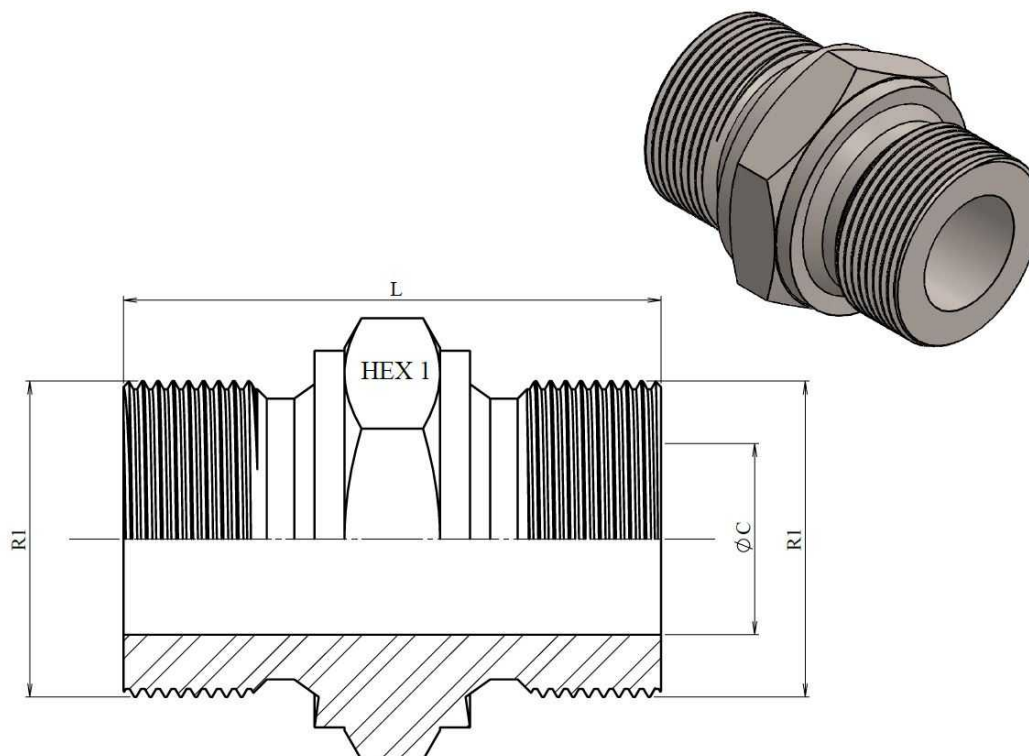

BSP Adaptors

Straight male adaptors

Adaptor male BSP - male BSP flat seat

Stainless Steel AISI 316-L

Part n°	R1	R2	L	HEX 1	ØC
Z101104	1/4 BSP	1/4 BSP	31	17	6
Z101106	3/8 BSP	3/8 BSP	35	22	8
Z101108	1/2 BSP	1/2 BSP	42,5	27	11
Z101112	3/4 BSP	3/4 BSP	45	32	16
Z101116	1" BSP	1" BSP	53	41	22
Z101120	1"1/4 BSP	1"1/4 BSP	56	50	28,5
Z101124	1"1/2 BSP	1"1/2 BSP	61	55	33
Z101132	2" BSP	2" BSP	69	65	46