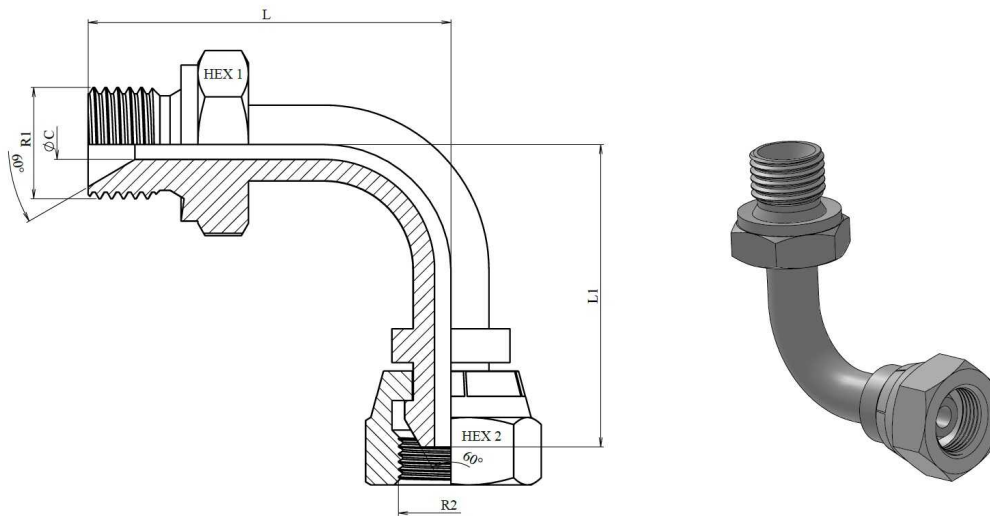

BSP Adaptors

Elbows

90° Elbow swivel female BSP 60° - male BSP 60°

Stainless Steel AISI 316-L

Part n°	R1	R2	L	L1	HEX 1	HEX 2	ØC
Z119404	M 1/4" BSP	H 1/4" BSP	43	36	19	19	4
Z119406	M 3/8" BSP	H 3/8" BSP	50	42	22	22	7
Z119408	M 1/2" BSP	H 1/2" BSP	60	51	27	27	9,5
Z119412	M 3/4" BSP	H 3/4" BSP	76	70	32	32	15
Z119416	M 1" BSP	H 1" BSP	93	71	41	41	19
Z119420	M 1"1/4 BSP	H 1"1/4 BSP	94	85	50	50	26
Z119424	M 1"1/2 BSP	H 1"1/2 BSP	114	106	55	55	32
Z119432	M 2" BSP	H 2" BSP	138	121	70	70	44