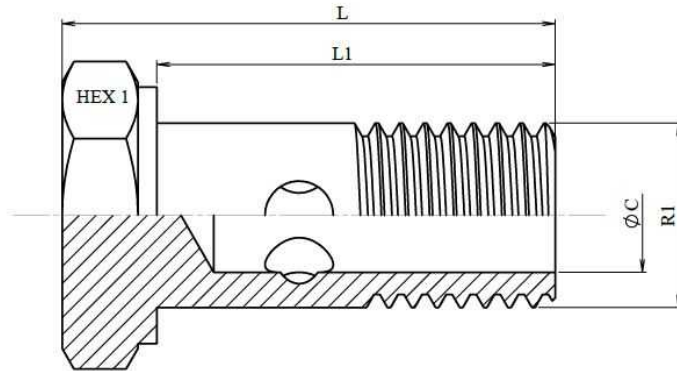

## BSP Bolt for banjo

Stainless Steel AISI 316-L

Part n°	R1	L	L1	HEX 1	ØC
<b>Z109002</b>	1/8" BSP	24	19	14	5
<b>Z109004</b>	1/4" BSP	33,5	27	19	6
<b>Z109006</b>	3/8" BSP	39,5	32	22	9
<b>Z109008</b>	1/2" BSP	45	36	27	13
<b>Z109012</b>	3/4" BSP	59	49	32	16
<b>Z109016</b>	1" BSP	71	57	41	19