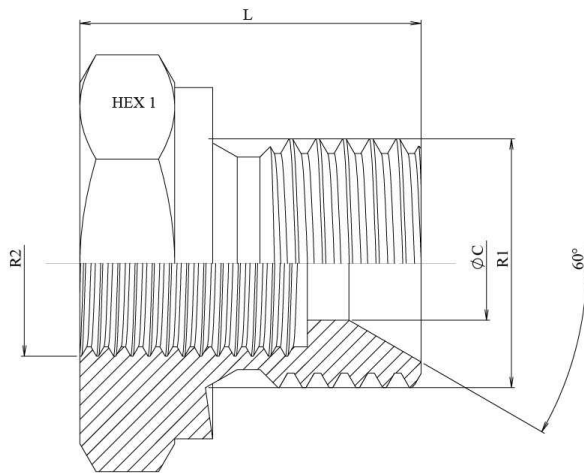

BSP Adaptors

Adaptors male-female

Reducer plug male BSP 60° - fixed female BSP

Stainless Steel AISI 316-L

Part n°	R1	R2	L	HEX 1	ØC
Z11500402	M 1/4" BSP	H 1/8" BSP	18	19	6
Z11500602	M 3/8" BSP	H 1/8" BSP	21	22	7
Z11500604	M 3/8" BSP	H 1/4" BSP	21	22	11
Z11500804	M 1/2" BSP	H 1/4" BSP	25	27	11
Z11500806	M 1/2" BSP	H 3/8" BSP	25	27	11
Z11501208	M 3/4" BSP	H 1/2" BSP	26,5	32	19
Z11501608	M 1" BSP	H 1/2" BSP	31,5	41	19
Z11501612	M 1" BSP	H 3/4" BSP	31,5	41	23
Z11502012	M 1" 1/4 BSP	H 3/4" BSP	35	50	26
Z11502016	M 1" 1/4 BSP	H 1" BSP	35	50	26
Z11502416	M 1" 1/2 BSP	H 1" BSP	38	55	30,9
Z11503216	M 2" BSP	H 1" BSP	41	65	45
Z11503220	M 2" BSP	H 1 1/4" BSP	41	65	44
Z11503224	M 2" BSP	H 1 1/2" BSP	41	65	44