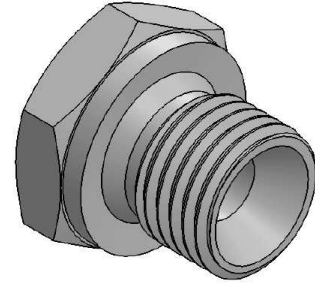

BSP Adaptors

Adaptors male-female

Reducer plug male BSP 60° - fixed female BSP

Stainless Steel AISI 316-L

Part n°	R1	R2	L	HEX 1	ØC
Z11500402	M 1/4" BSP	H 1/8" BSP	18	19	6
Z11500602	M 3/8" BSP	H 1/8" BSP	21	22	7
Z11500604	M 3/8" BSP	H 1/4" BSP	21	22	11
Z11500804	M 1/2" BSP	H 1/4" BSP	25	27	11
Z11500806	M 1/2" BSP	H 3/8" BSP	25	27	11
Z11501208	M 3/4" BSP	H 1/2" BSP	26,5	32	19
Z11501608	M 1" BSP	H 1/2" BSP	31,5	41	19
Z11501612	M 1" BSP	H 3/4" BSP	31,5	41	23
Z11502012	M 1" 1/4 BSP	H 3/4" BSP	35	50	26
Z11502016	M 1" 1/4 BSP	H 1" BSP	35	50	26
Z11502416	M 1" 1/2 BSP	H 1" BSP	38	55	30,9
Z11503216	M 2" BSP	H 1" BSP	41	65	45
Z11503220	M 2" BSP	H 1 1/4" BSP	41	65	44
Z11503224	M 2" BSP	H 1 1/2" BSP	41	65	44