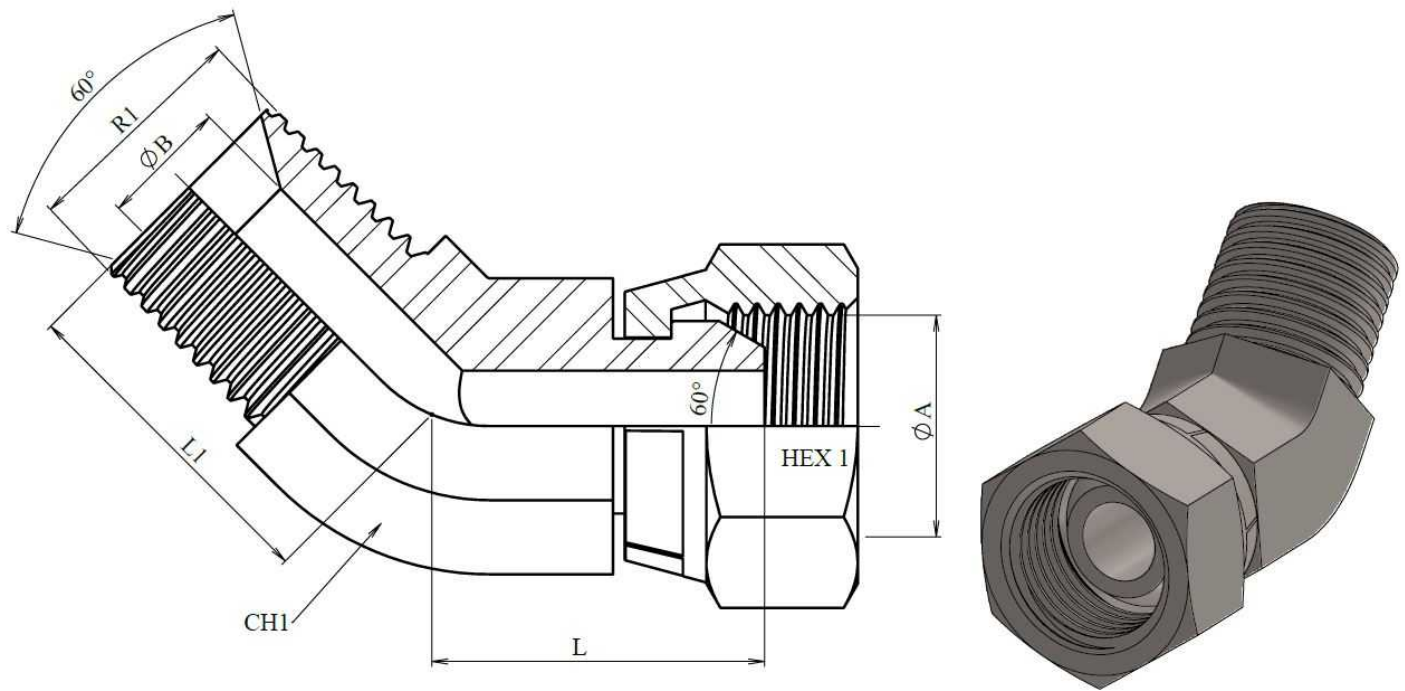

NPT Adaptors

Forging elbows

45° elbow male NPT - swivel female NPS

Stainless Steel AISI 316-L

| Part n° | R1 | R2 | L | L1 | HEX 1 | CH1 | ØB |
|-----------------|------------|----------------------|----|----|-------|-----|----|
| ZN139304 | M 1/4" NPT | F 1/4" - 18h NPSM | 21 | 22 | 19 | 14 | 6 |
| ZN139306 | M 3/8" NPT | F 3/8" - 18h NPSM | 25 | 24 | 22 | 19 | 8 |
| ZN139308 | M 1/2" NPT | F 1/2" - 14h NPSM | 29 | 29 | 27 | 22 | 11 |
| ZN139312 | M 3/4" NPT | F 3/4" - 14h NPSM | 30 | 30 | 32 | 27 | 16 |
| ZN139316 | M 1" NPT | F 1" - 11 1/2 h NPSM | 32 | 38 | 41 | 36 | 22 |