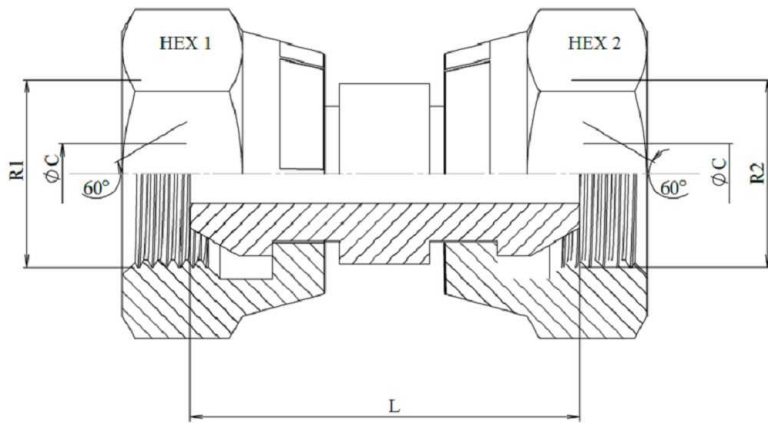

BSP Adaptors

Adaptors male-female

Adaptor BSP 60° swivel female - BSP 60° swivel female

Stainless Steel AISI 316-L

Part n°	R1	R2	L	HEX 1	ØC
Z117204	1/4" BSP	1/4" BSP	26	19	5
Z117206	3/8" BSP	3/8" BSP	28	22	7
Z117208	1/2" BSP	1/2" BSP	34	27	9,5
Z117212	3/4" BSP	3/4" BSP	39	32	15
Z117216	1" BSP	1" BSP	47	41	19
Z117220	1" 1/4 BSP	1" 1/4 BSP	51	50	26
Z117224	1" 1/2 BSP	1" 1/2 BSP	55	55	32
Z117232	2" BSP	2" BSP	55	70	45