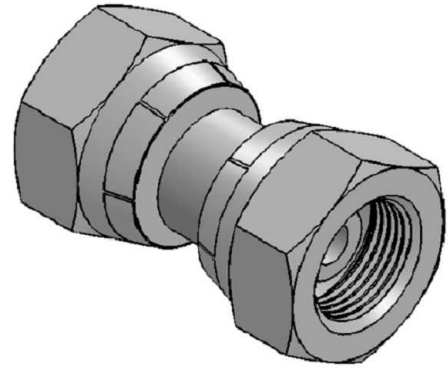

BSP Adaptors

Adaptors male-female

Adaptor BSP 60° swivel female - BSP 60° swivel female

Stainless Steel AISI 316-L

Part n°	R1	R2	L	HEX 1	ØC
Z117204	1/4" BSP	1/4" BSP	26	19	5
Z117206	3/8" BSP	3/8" BSP	28	22	7
Z117208	1/2" BSP	1/2" BSP	34	27	9,5
Z117212	3/4" BSP	3/4" BSP	39	32	15
Z117216	1" BSP	1" BSP	47	41	19
Z117220	1" 1/4 BSP	1" 1/4 BSP	51	50	26
Z117224	1" 1/2 BSP	1" 1/2 BSP	55	55	32
Z117232	2" BSP	2" BSP	55	70	45