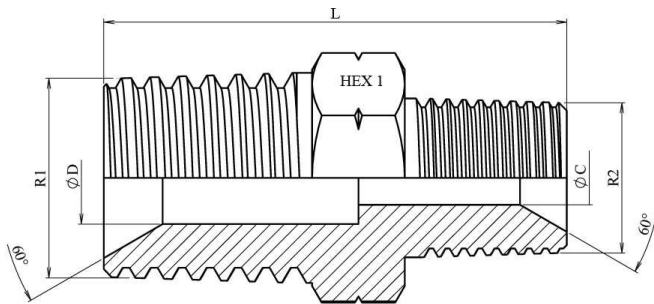

NPT Adaptors

Straight male adaptors

Reducer male NPT - male NPT

Stainless Steel AISI 316-L

Part n°	R1	R2	L	HEX 1	ØC	ØD
ZN10150402	1/4" NPT	1/8" NPT	30	14	6	4
ZN10150602	3/8" NPT	1/8" NPT	31,5	14	8	3.5
ZN10150604	3/8" NPT	1/4" NPT	34,5	19	8	6
ZN10150804	1/2" NPT	1/4" NPT	39,5	22	11	6
ZN10150806	1/2" NPT	3/8" NPT	40	22	11	8
ZN10151206	3/4" NPT	3/8" NPT	43,5	27	-9	17
ZN10151208	3/4" NPT	1/2" NPT	46,5	27	16	11
ZN10151608	1" NPT	1/2" NPT	52,5	36	22	11
ZN10151612	1" NPT	3/4" NPT	54	36	22	16
ZN10152016	1" 1/4 NPT	1" NPT	60	46	28,5	22
ZN10152416	1" 1/2 NPT	1" NPT	62	50	33	22
ZN10152420	1" 1/2 NPT	1" 1/4 NPT	64	50	33	26